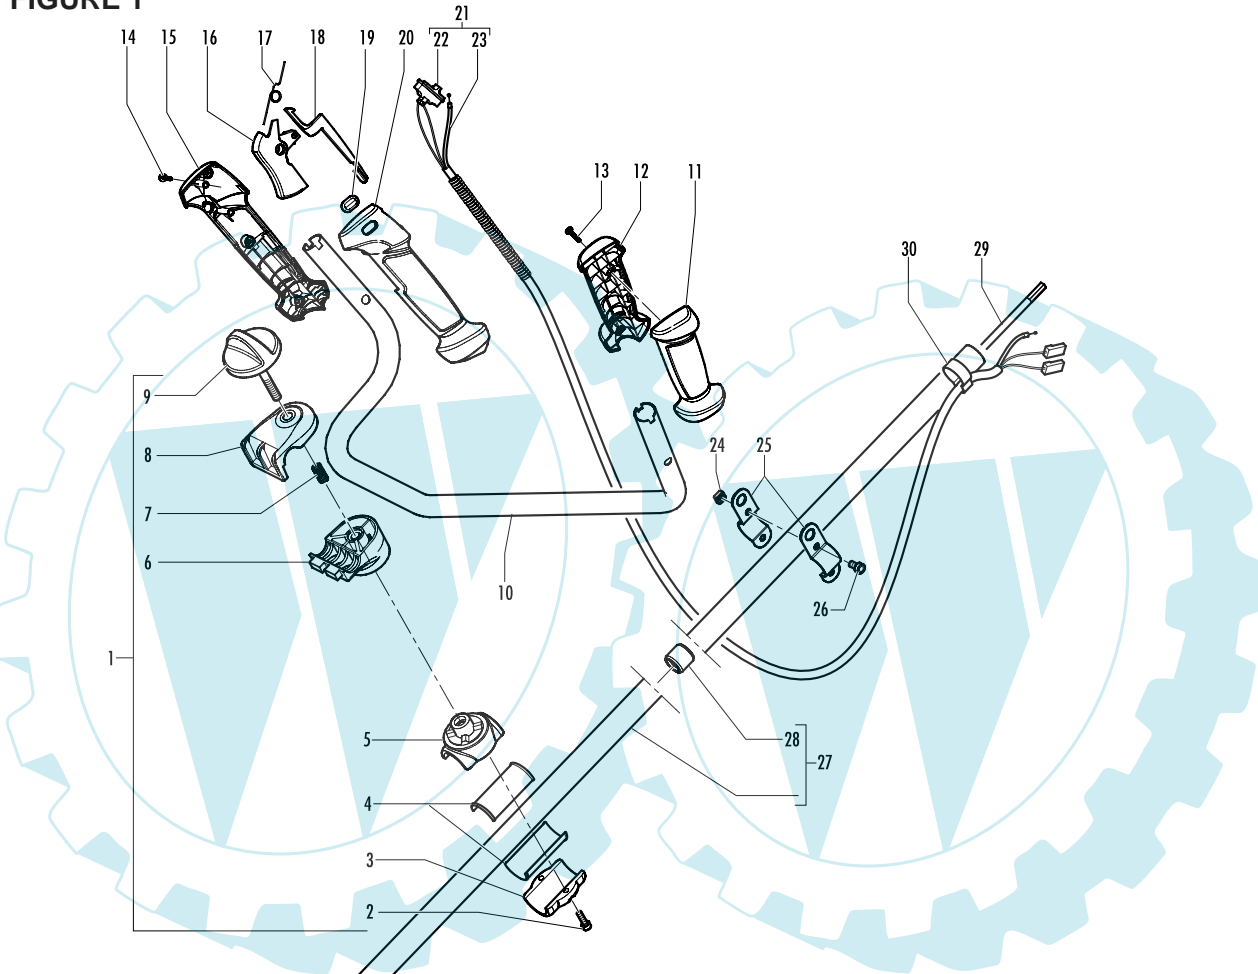

brand	PARTNER

date	FEB/04	SHEET 1/4

Model	Prefix
B 300B	01

Product number
953900512

FIGURE 1