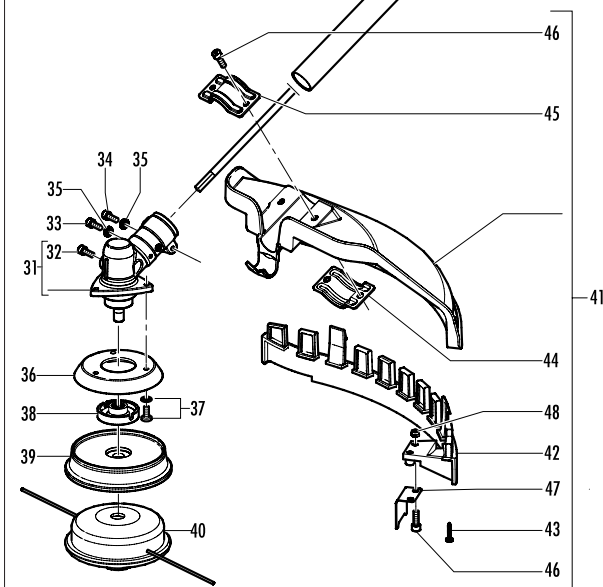

brand	PARTNER

date	FEB/04	SHEET 1/4

Model	Prefix
B 300B	01

Product number
953900512

FIGURE 3