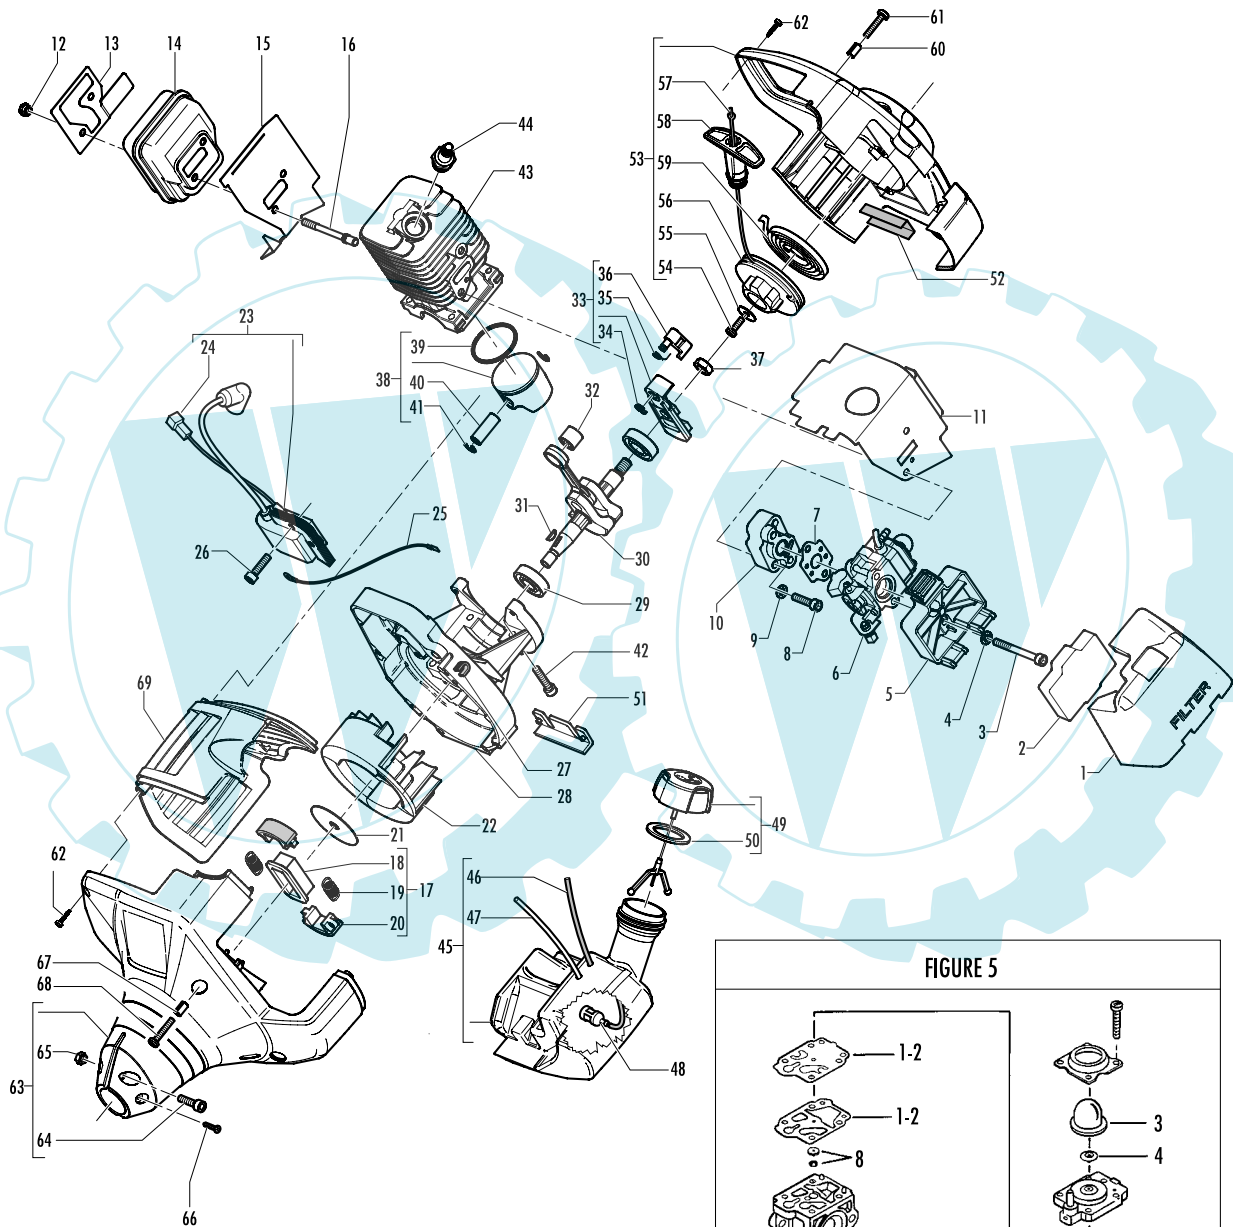

FIGURE 5

brand	PARTNER

date	FEB/04	SHEET 3/4

Model	Prefix
B 300B	01

Product number
953900512

FIGURE 4