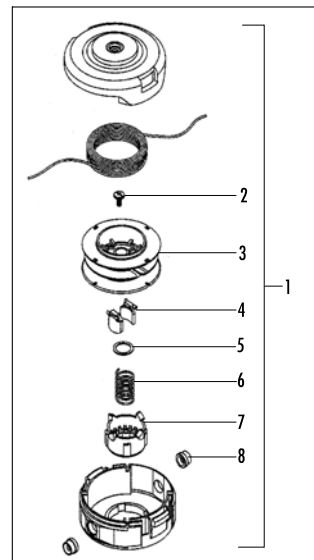

brand	PARTNER

date	FEB/04	SHEET 1/4

Model	Prefix
B 300B	01

Product number
953900512

FIGURE 2