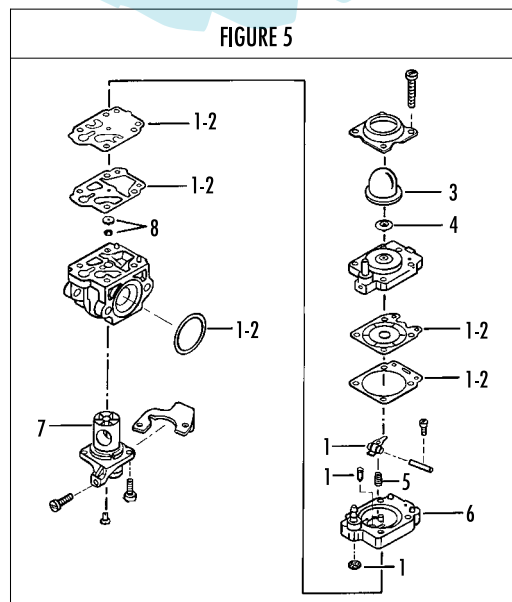

brand	PARTNER

date	FEB/04	SHEET 3/4

Model	Prefix
B 300B	01

Product number
953900512

FIGURE 5